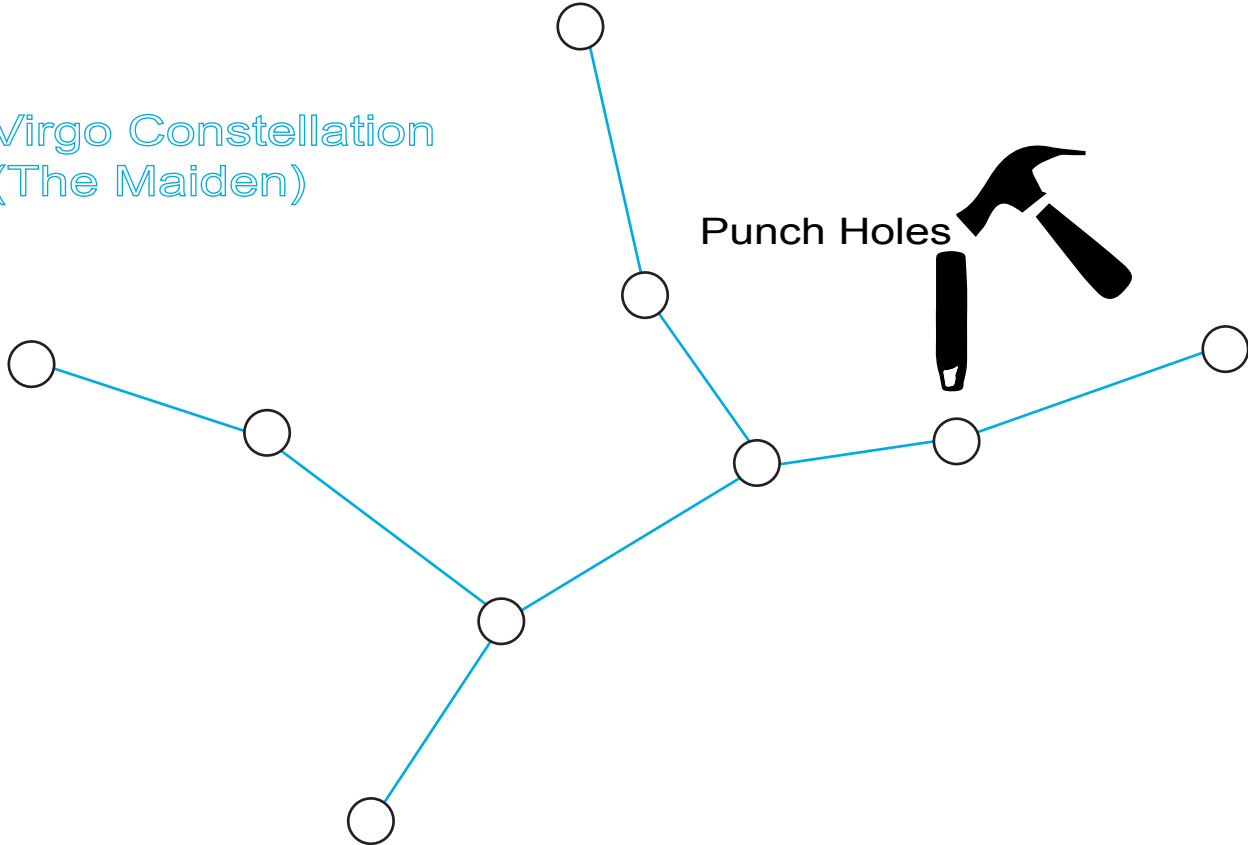

Virgo Constellation
(The Maiden)

Punch Holes

Glowpatch Projection Template