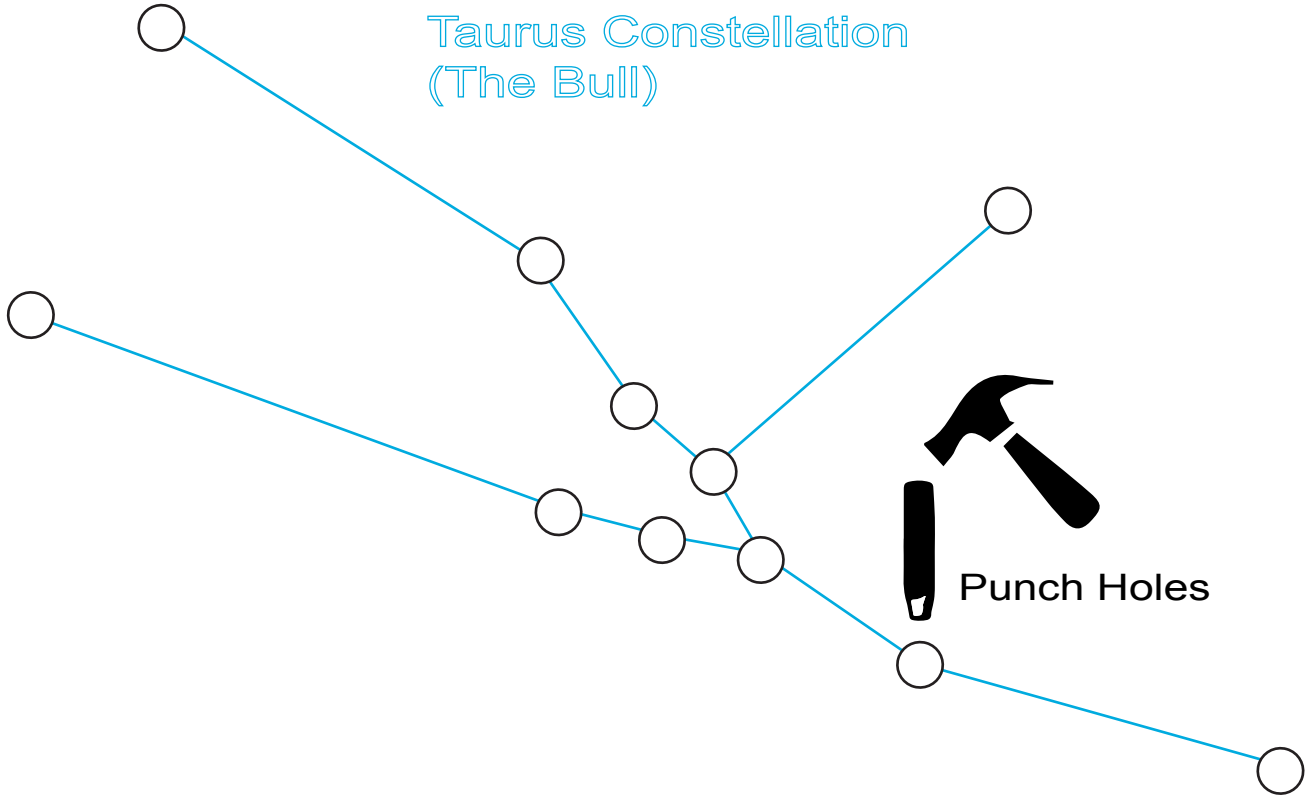

Taurus Constellation
(The Bull)

Punch Holes

Glowpatch Projection Template