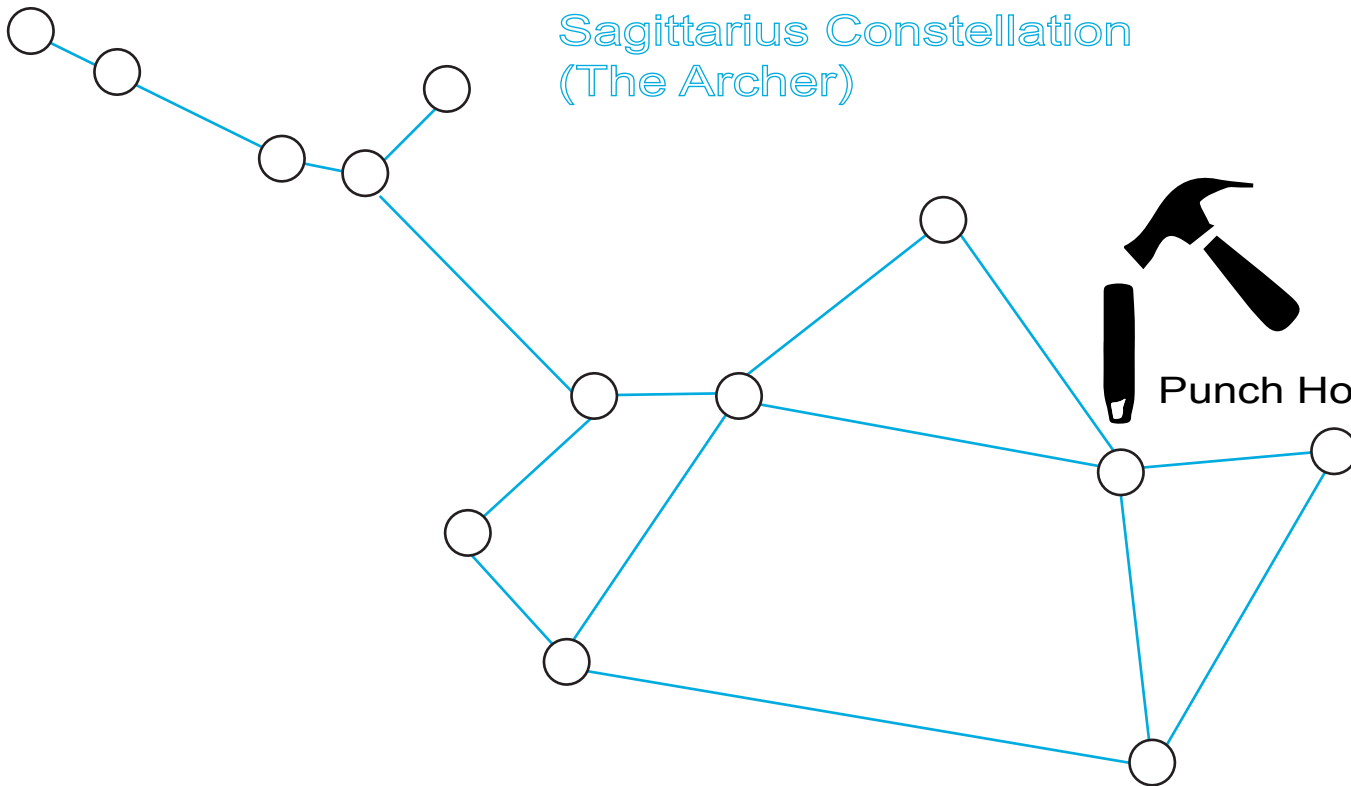

Sagittarius Constellation (The Archer)

Punch Holes

Glowpatch Projection Template