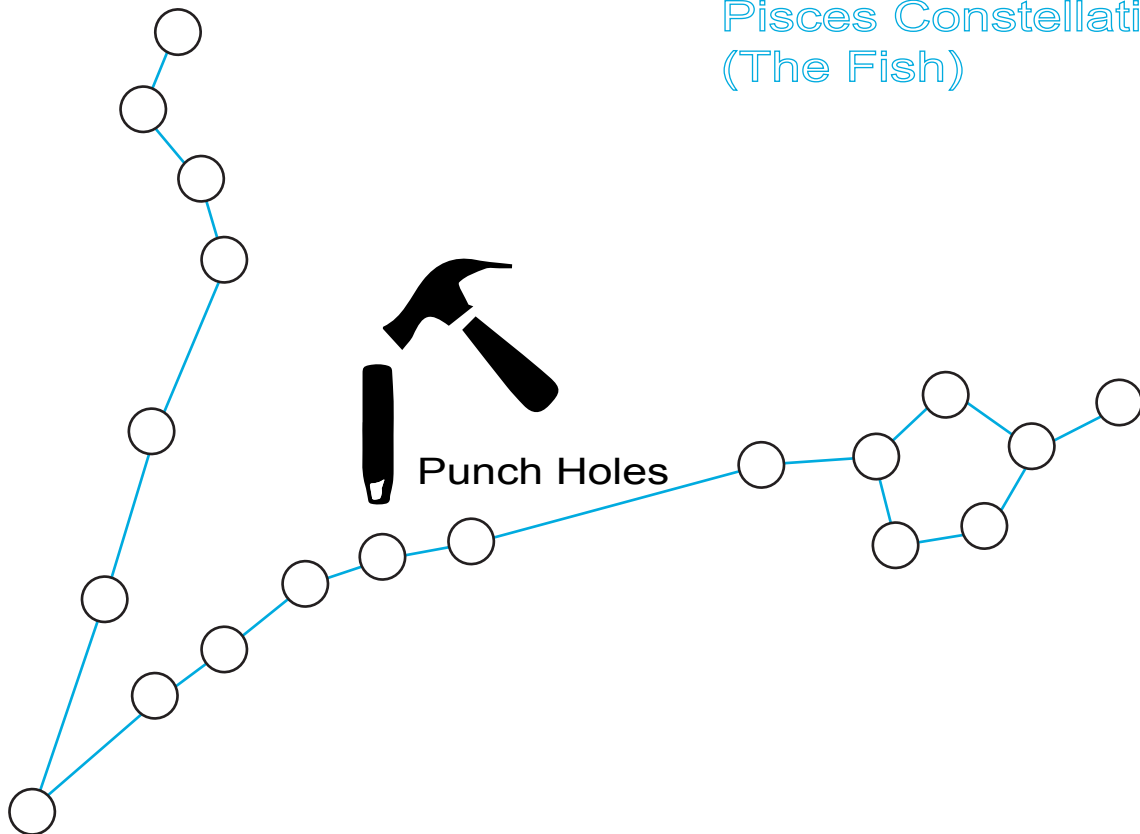

Pisces Constellation (The Fish)

Glowpatch Projection Template