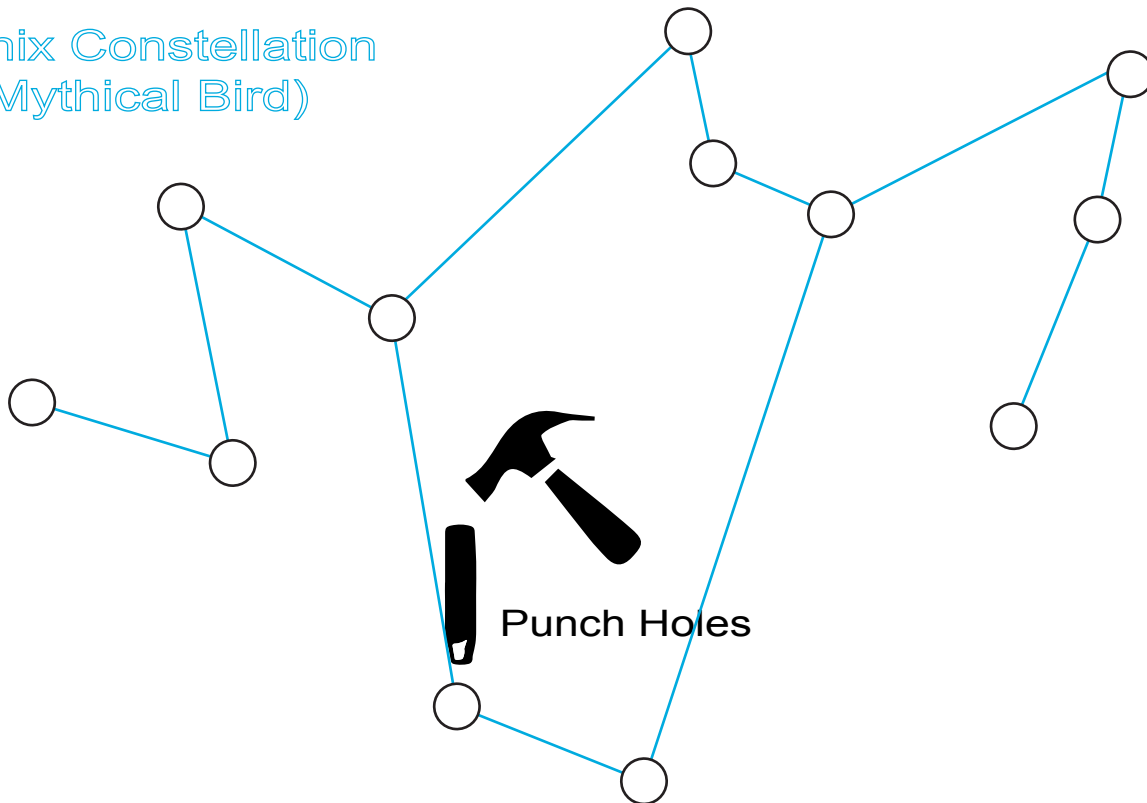

Phoenix Constellation (The Mythical Bird)

Glowpatch Projection Template