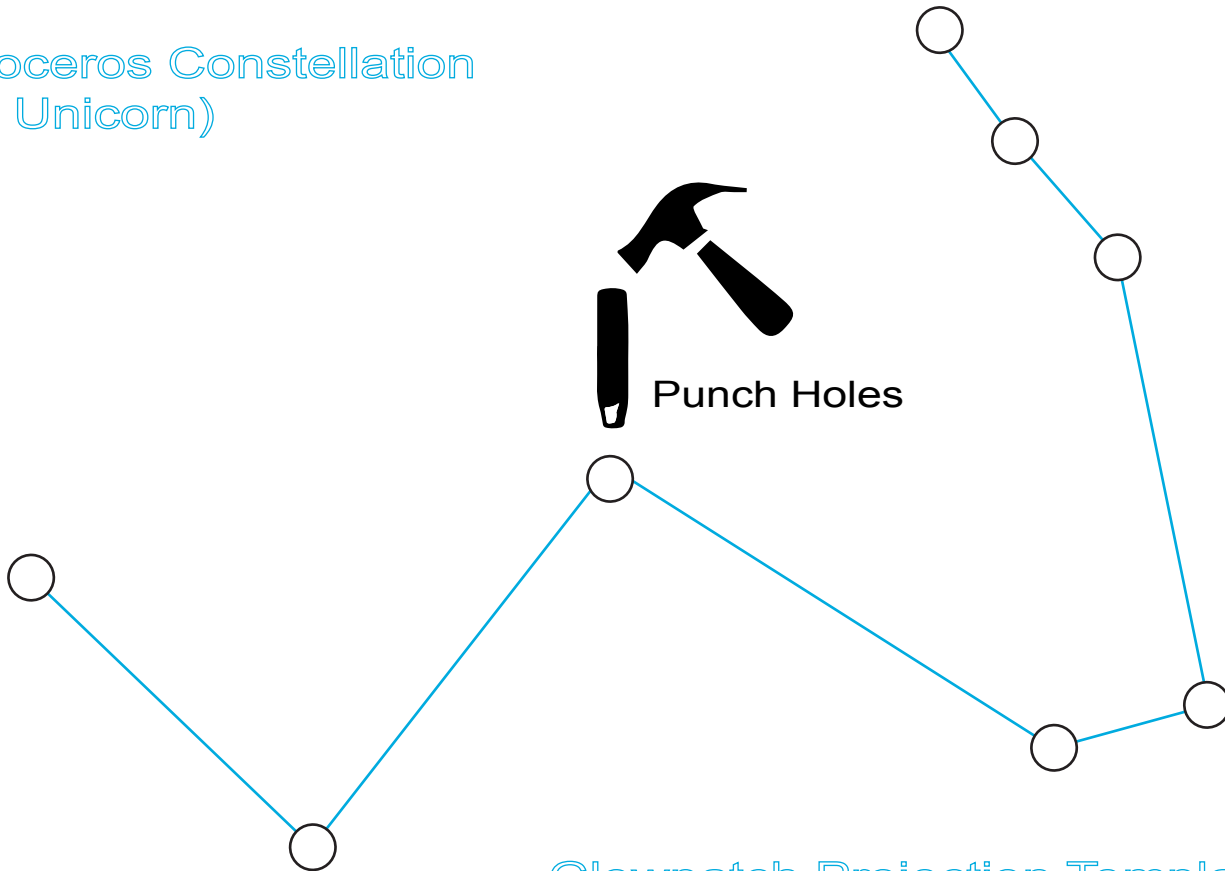

Monoceros Constellation (The Unicorn)

Punch Holes

Glowpatch Projection Template