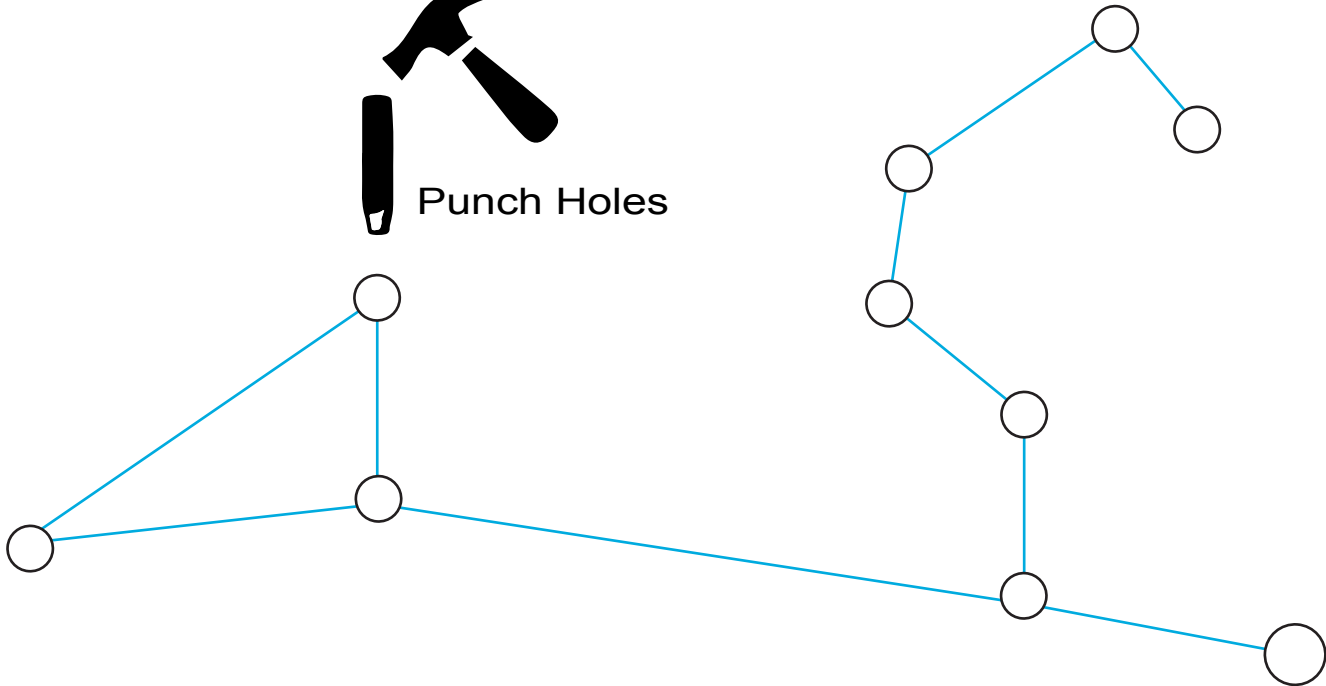

Leo Constellation
(The Lion)

Punch Holes

Glowpatch Projection Template