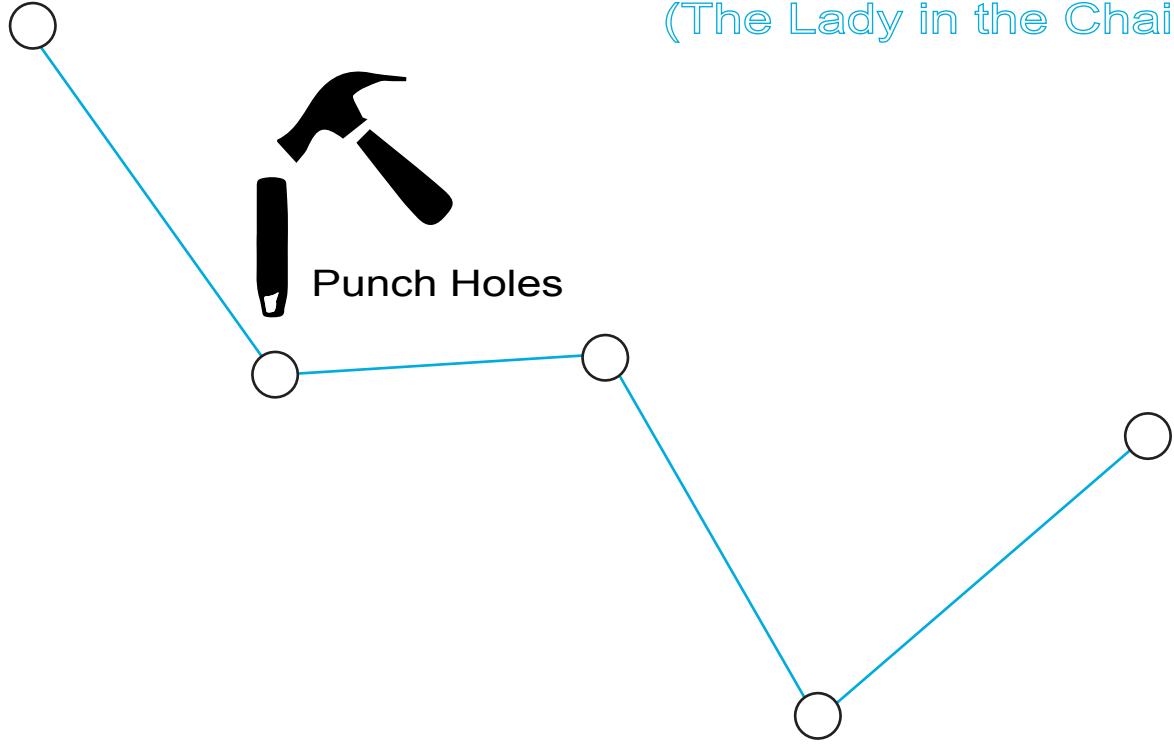

Cassiopeia Constellation
(The Lady in the Chair)

Punch Holes

Glowpatch Projection Template