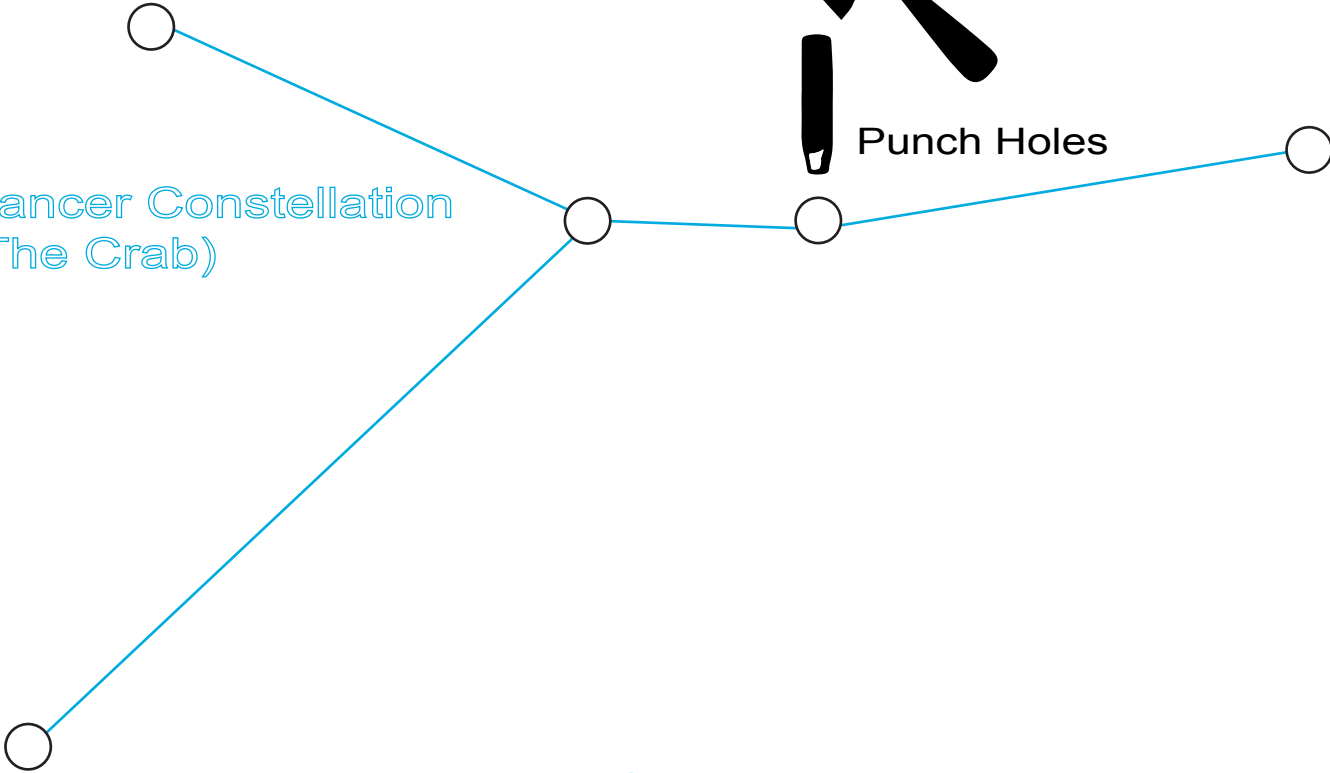

Punch Holes

Cancer Constellation
(The Crab)

Glowpatch Projection Template