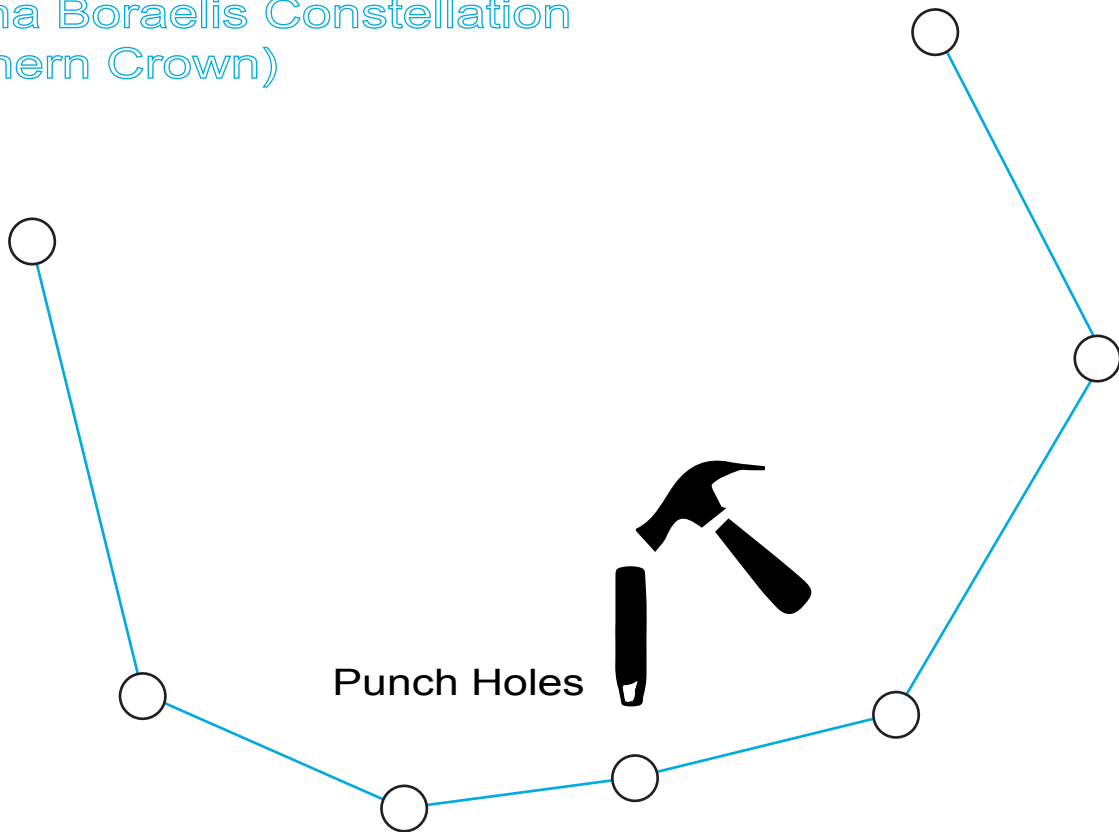

Corona Boraelis Constellation
(Northern Crown)

Punch Holes

Glowpatch Projection Template