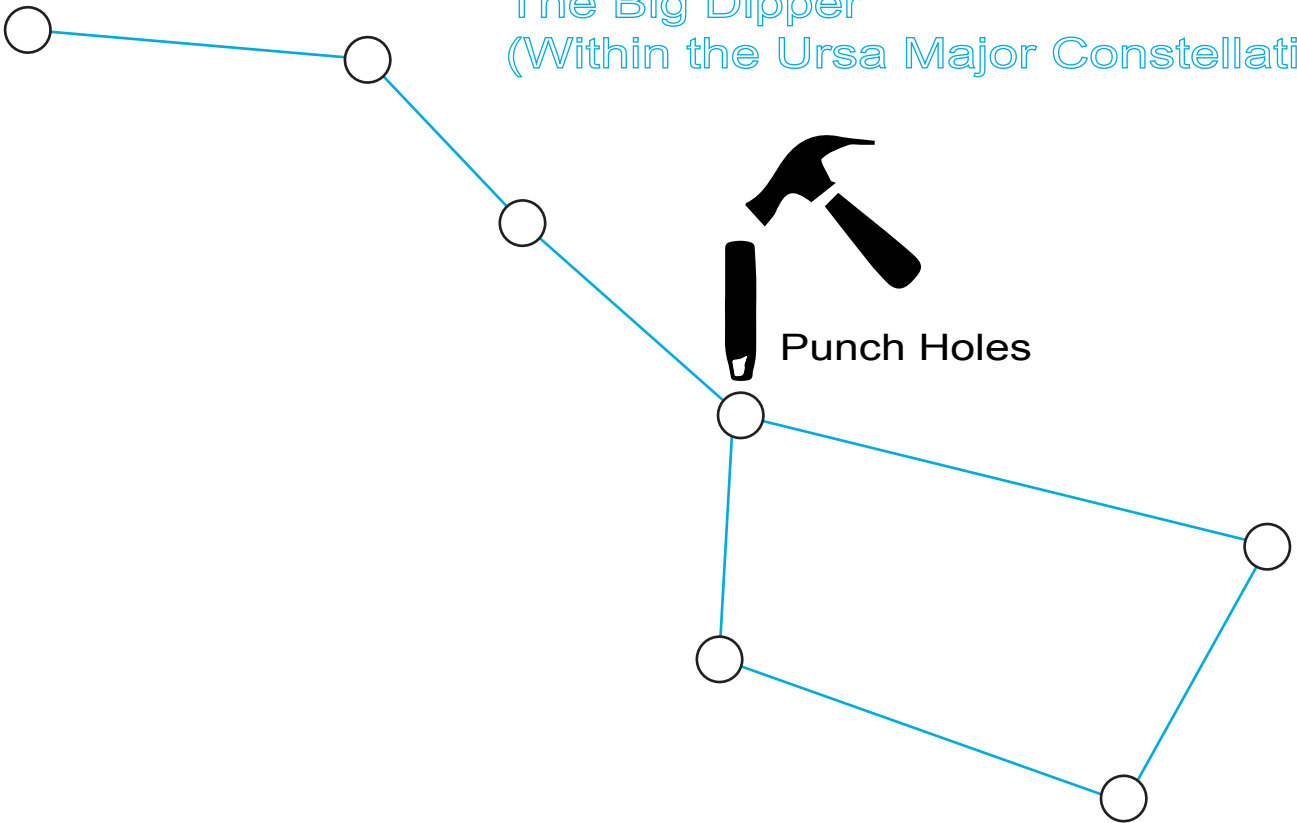

The Big Dipper
(Within the Ursa Major Constellation)

Punch Holes

Glowpatch Projection Template