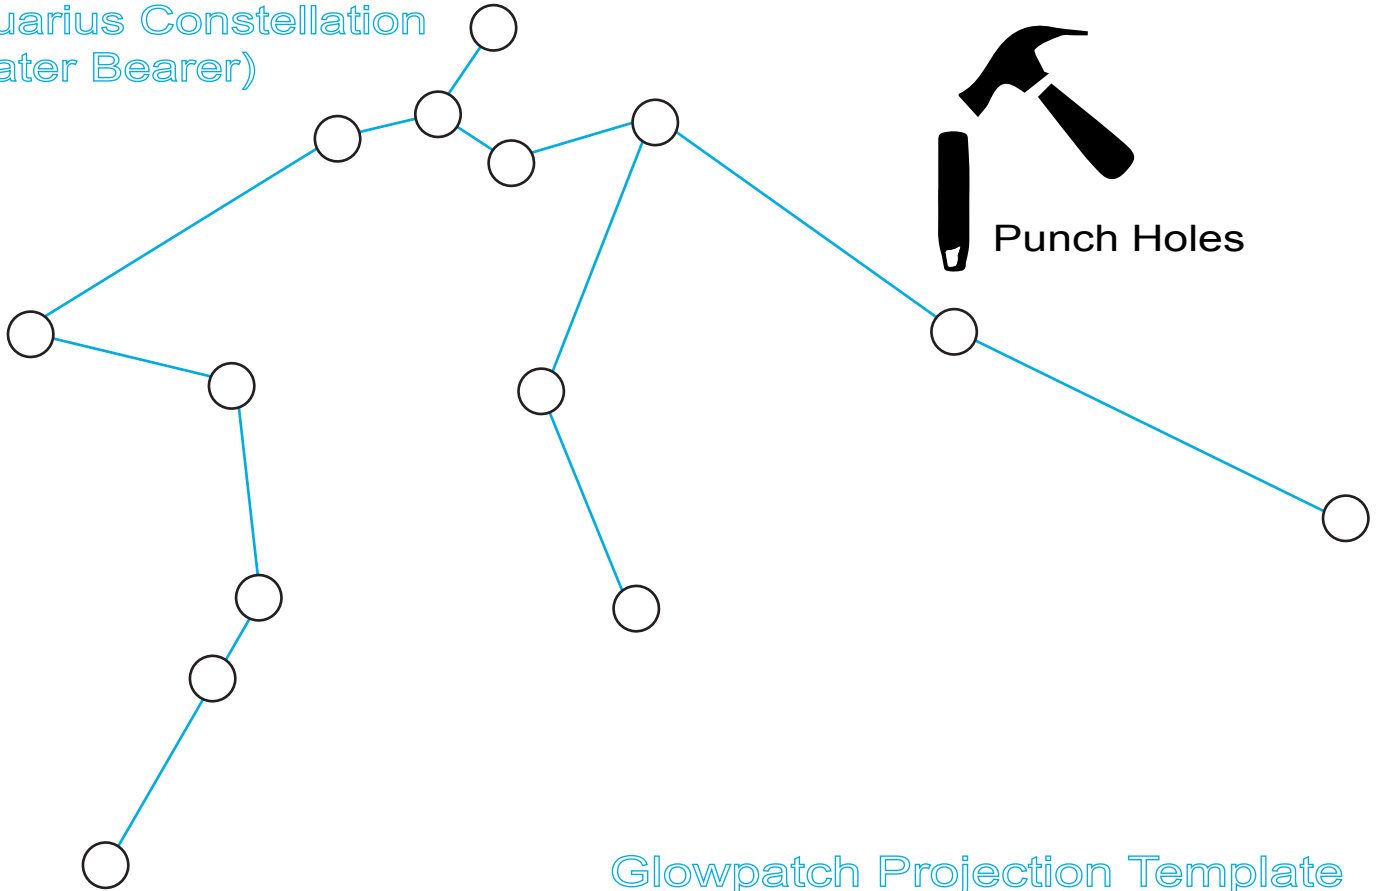

Aquarius Constellation
(Water Bearer)

Punch Holes

Glowpatch Projection Template