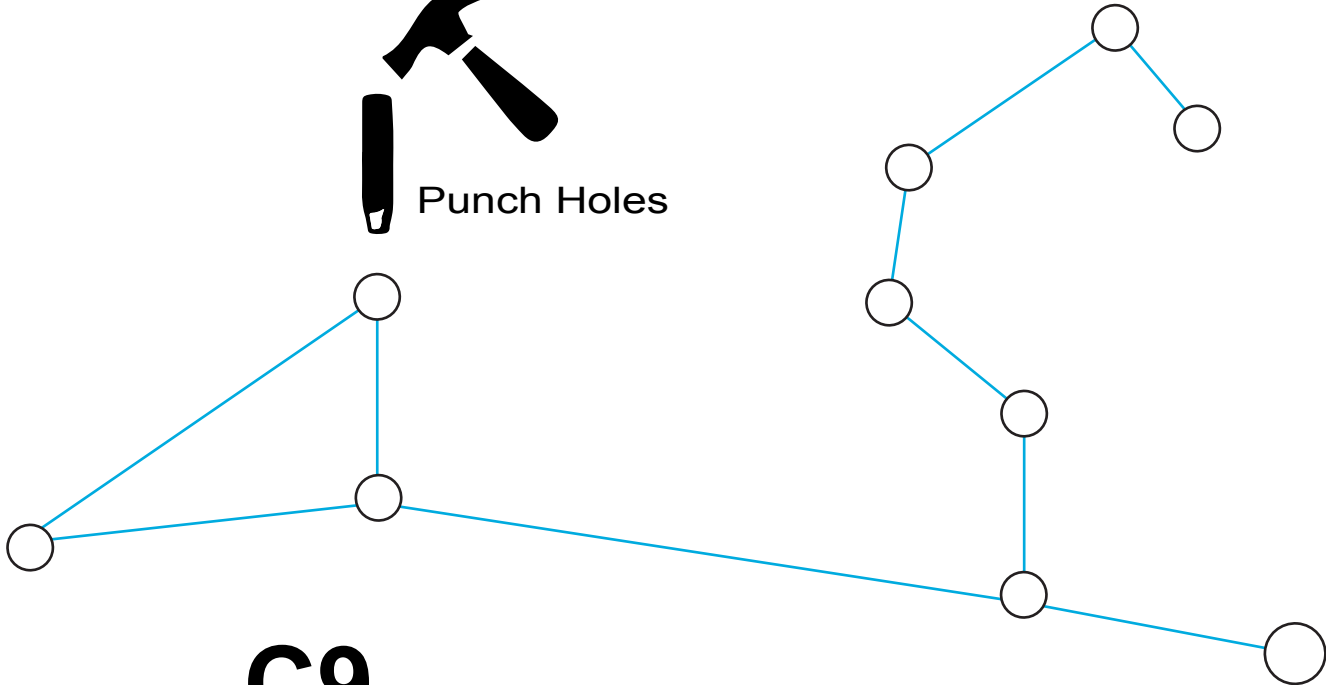

Leo Constellation  
(The Lion)

Punch Holes

**C9**

Glowpatch Projection Template