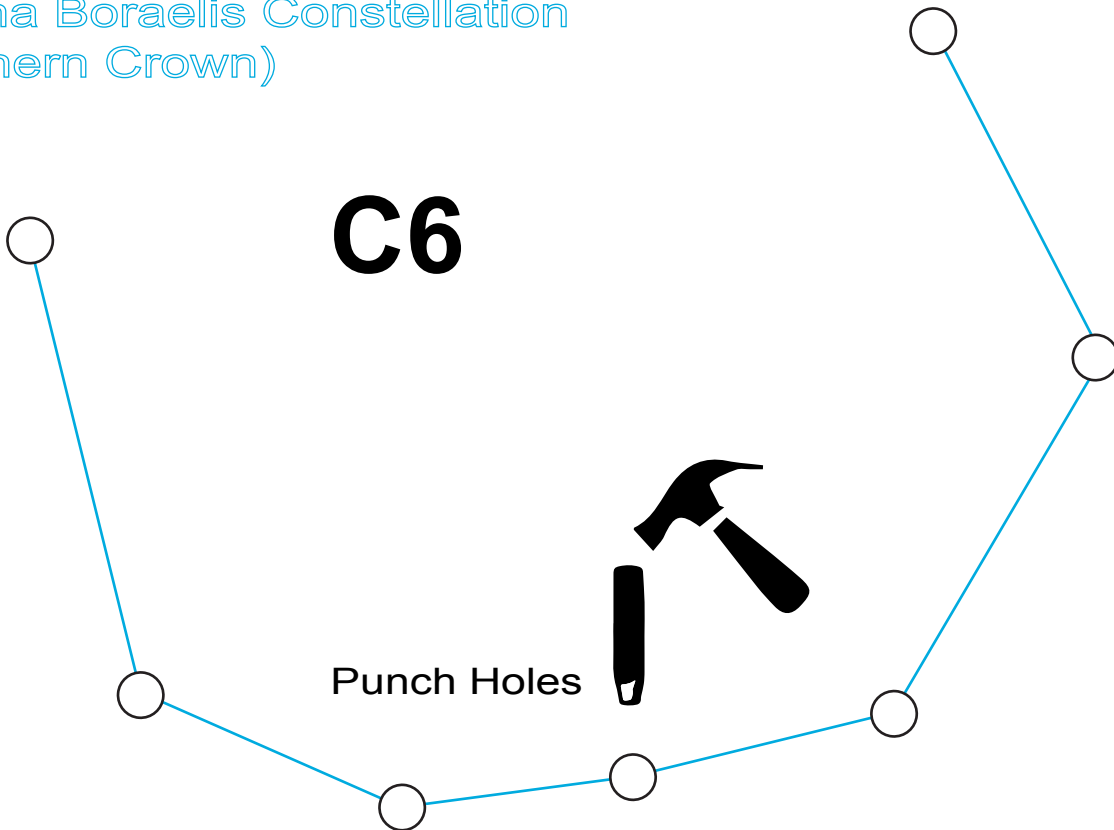

Corona Boraelis Constellation
(Northern Crown)

C6

Glowpatch Projection Template