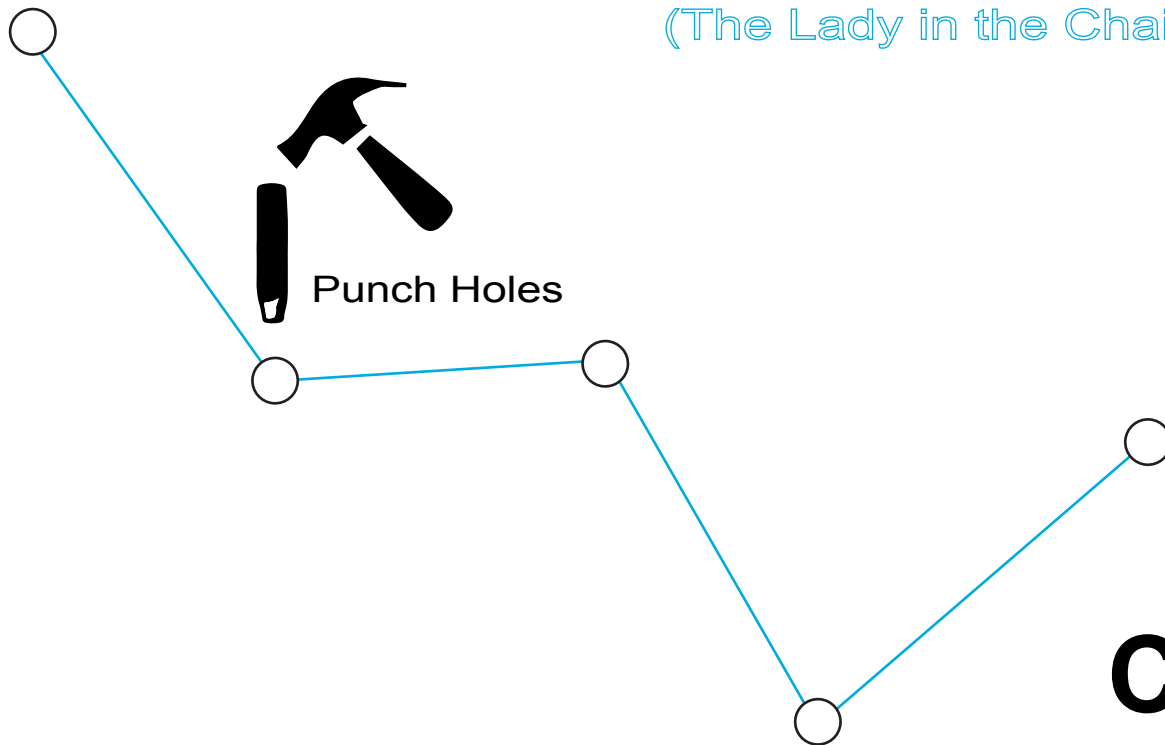

Cassiopeia Constellation  
(The Lady in the Chair)

Punch Holes

**C5**

Glowpatch Projection Template