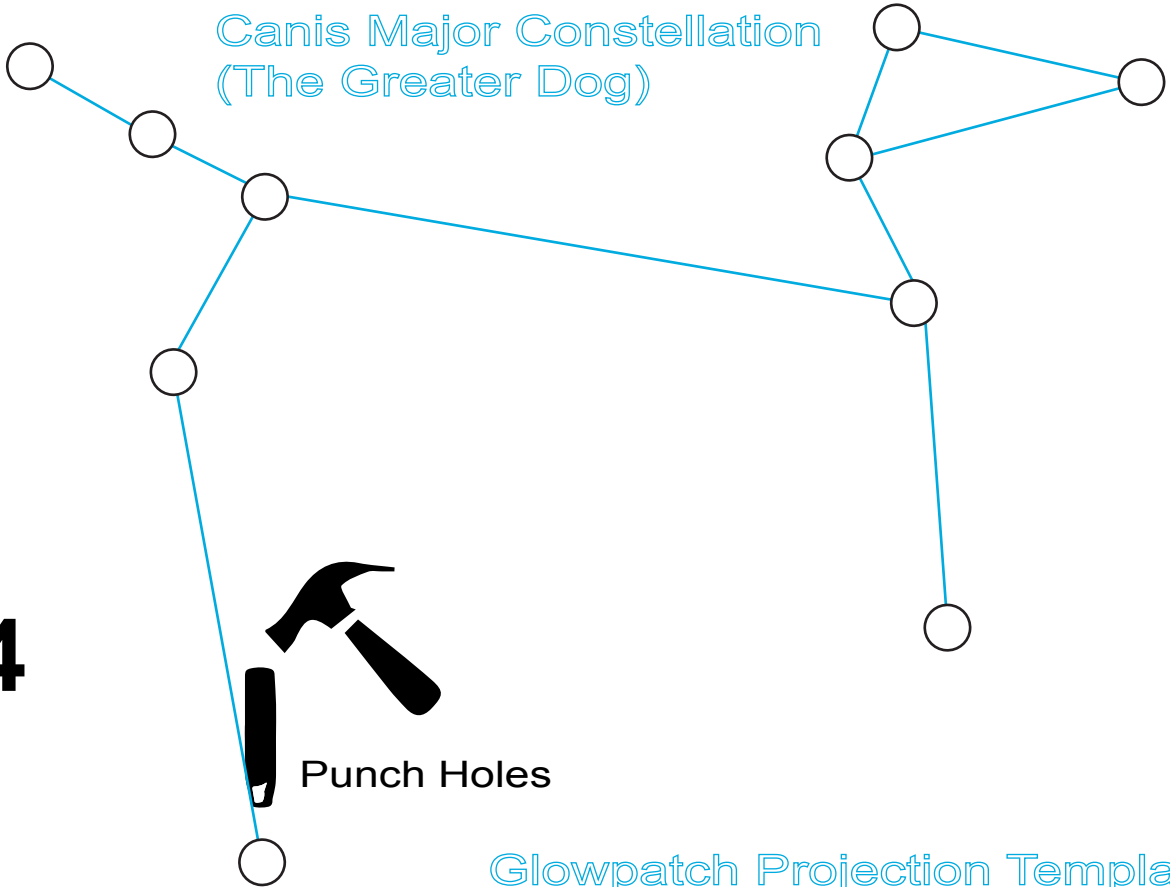

Canis Major Constellation
(The Greater Dog)

C4

Punch Holes

Glowpatch Projection Template