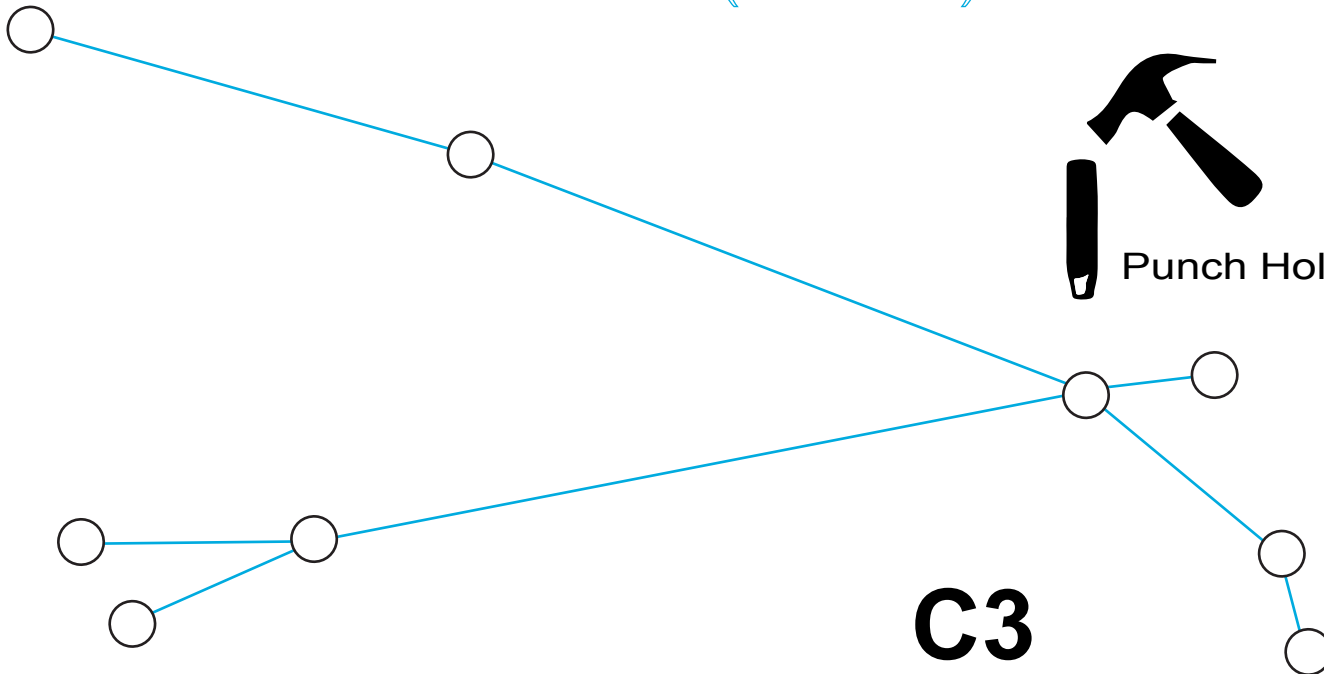

# Aries Constellation (The Ram)

Punch Holes

**C3**

Glowpatch Projection Template