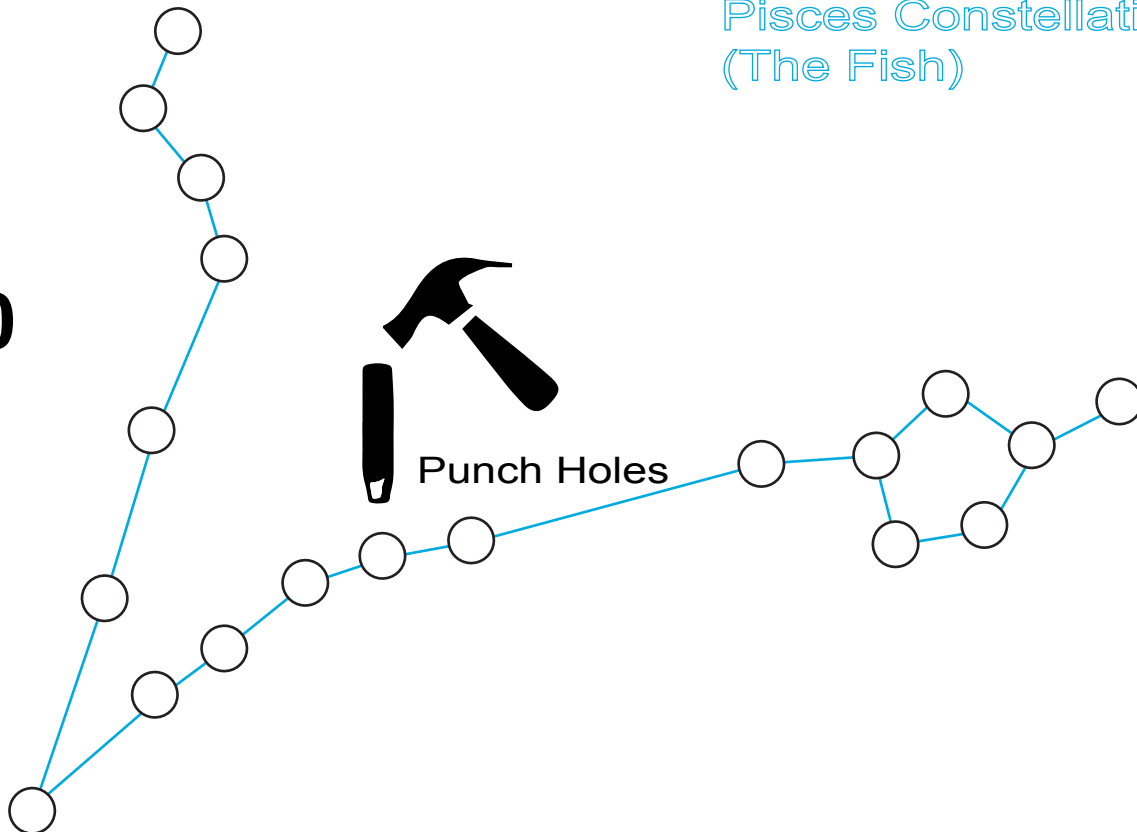

Pisces Constellation (The Fish)

C20

Glowpatch Projection Template