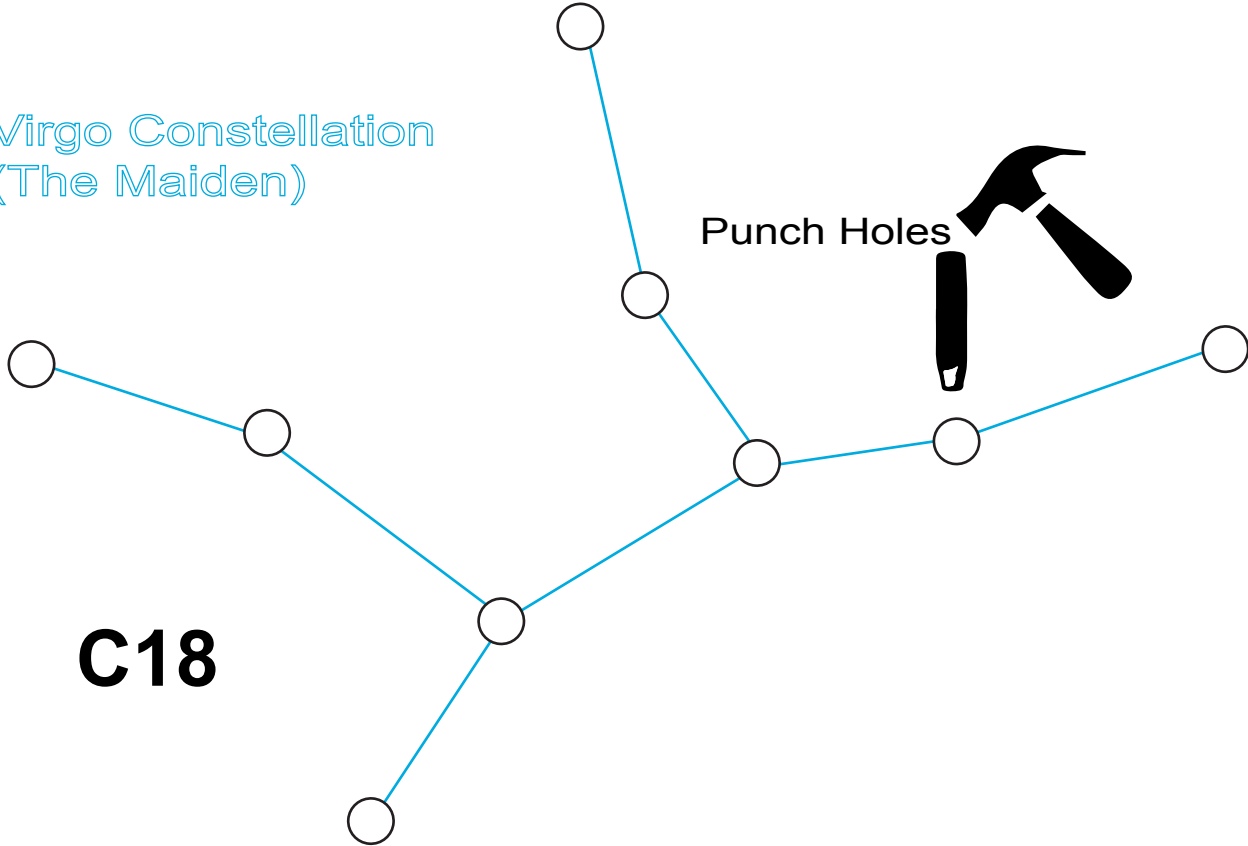

Virgo Constellation
(The Maiden)

Punch Holes

C18

Glowpatch Projection Template