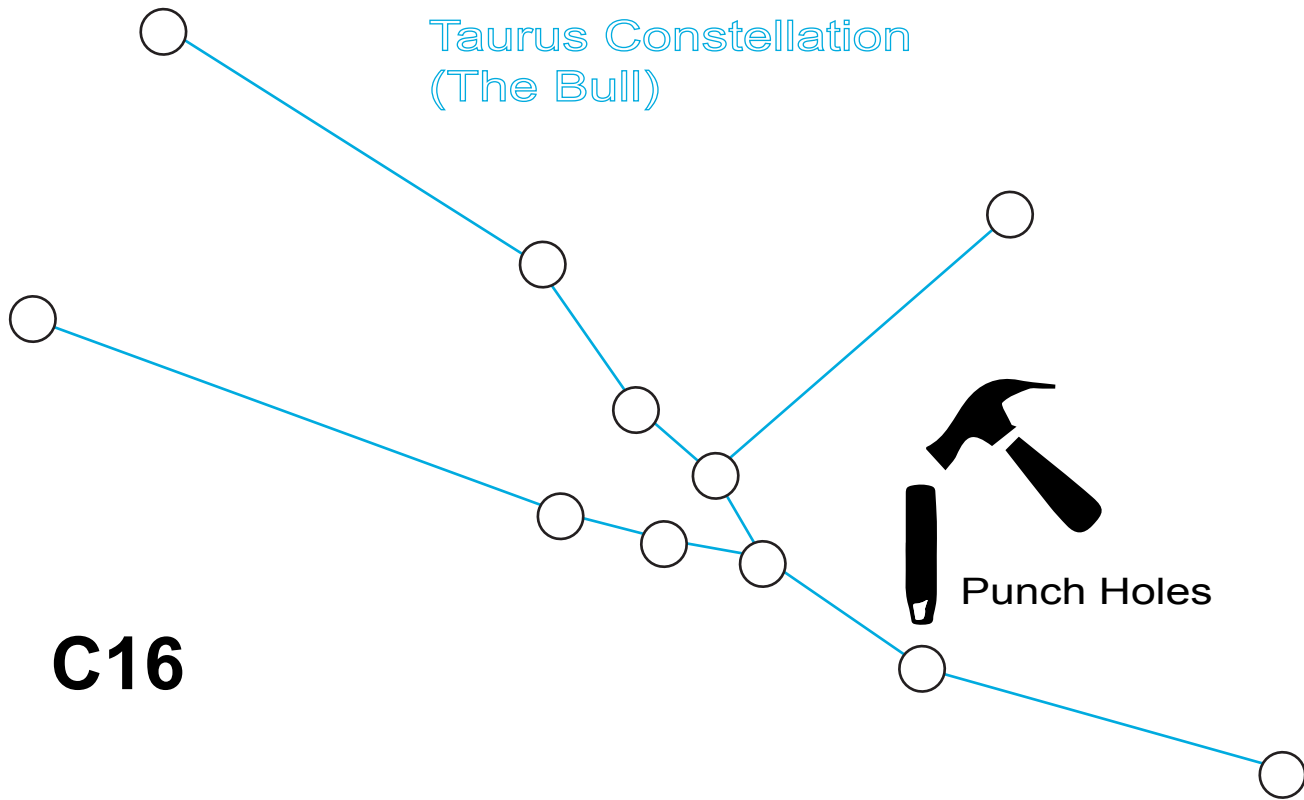

Taurus Constellation
(The Bull)

Punch Holes

C16

Glowpatch Projection Template