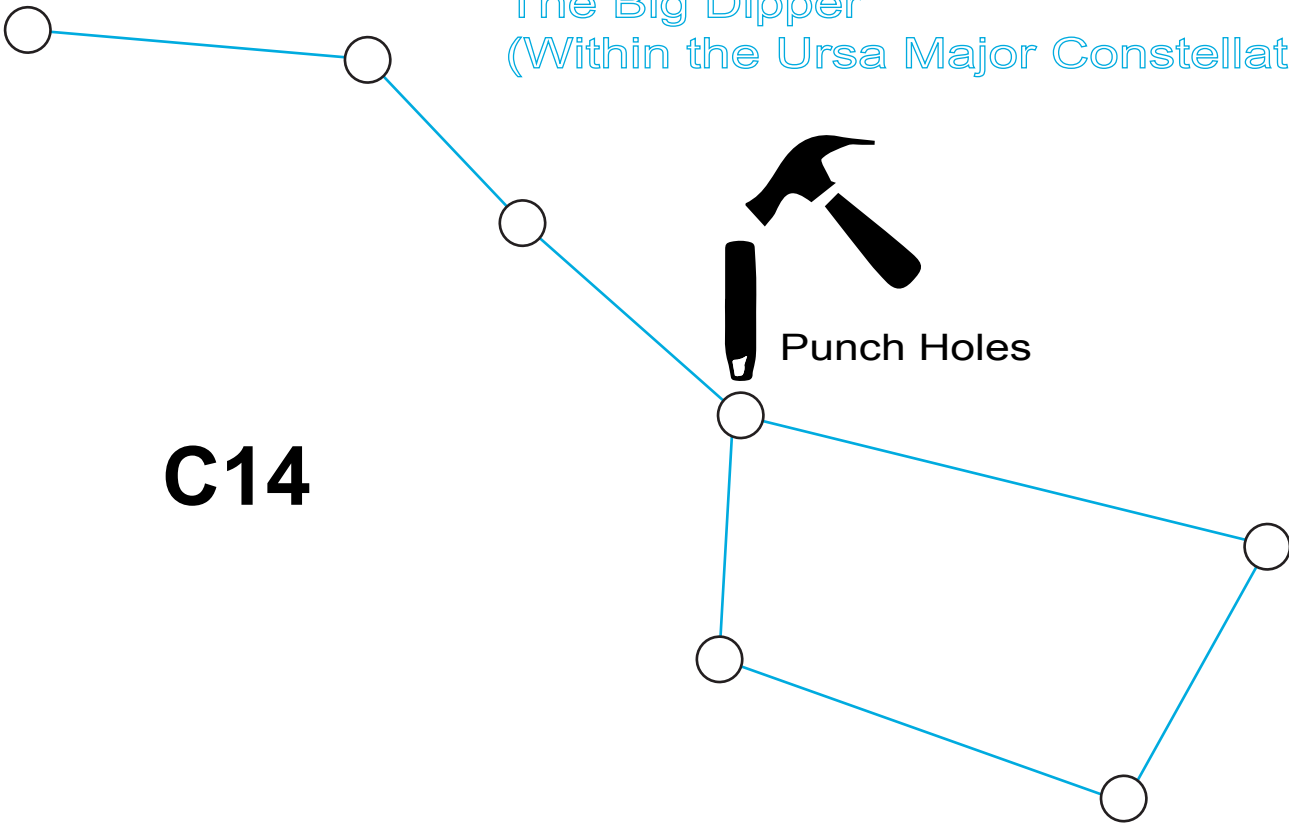

The Big Dipper
(Within the Ursa Major Constellation)

Punch Holes

C14

Glowpatch Projection Template