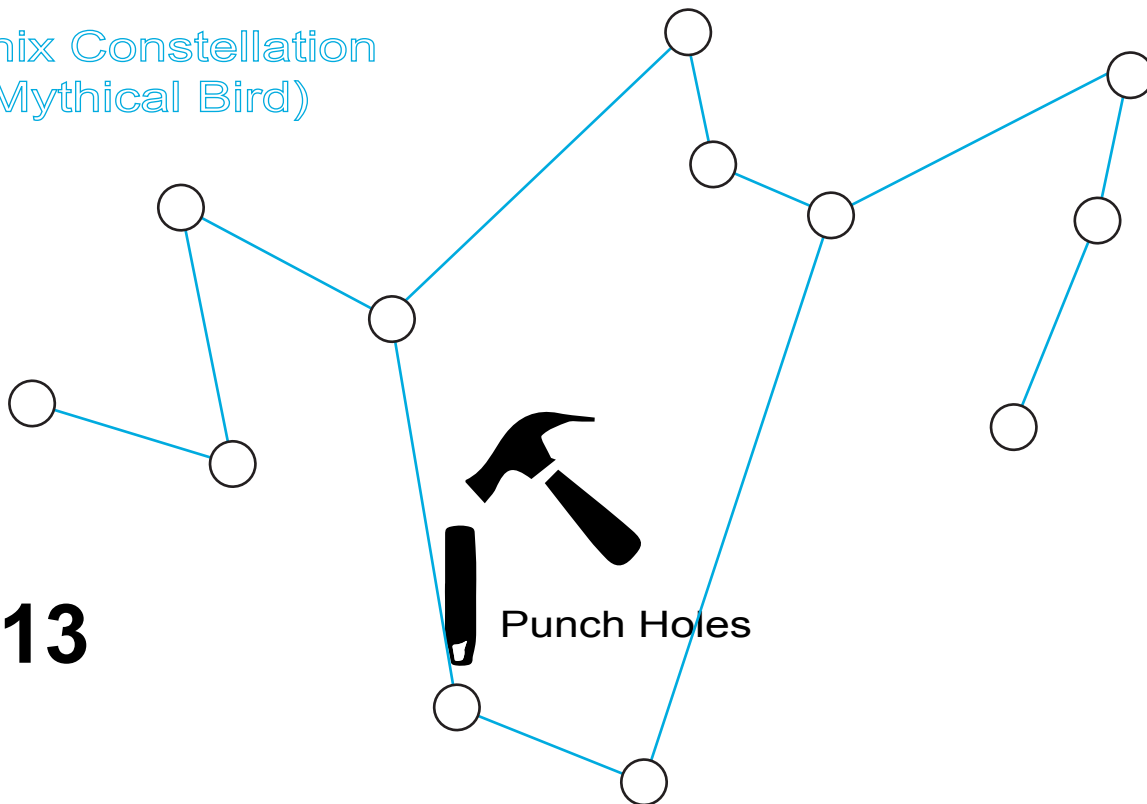

Phoenix Constellation
(The Mythical Bird)

C13

Punch Holes

Glowpatch Projection Template