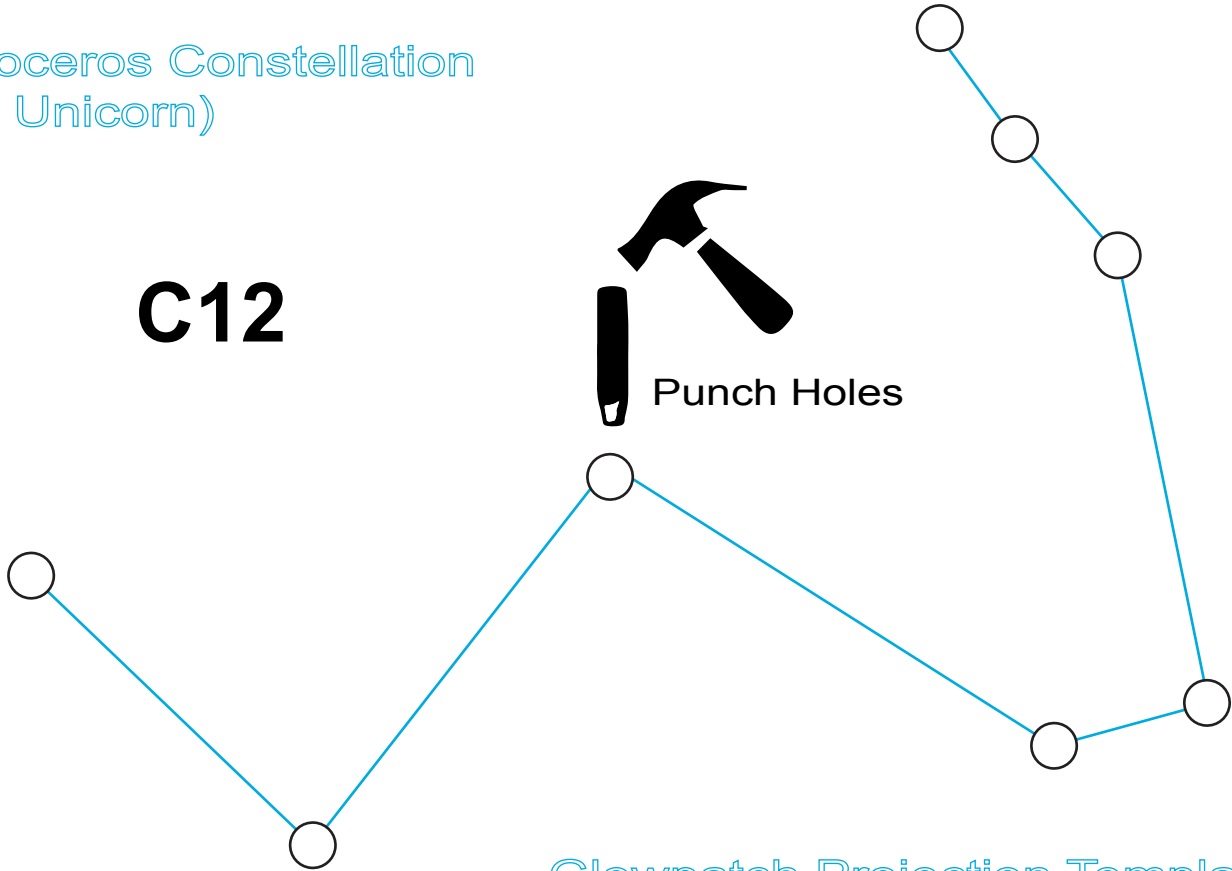

Monoceros Constellation
(The Unicorn)

C12

Punch Holes

Glowpatch Projection Template